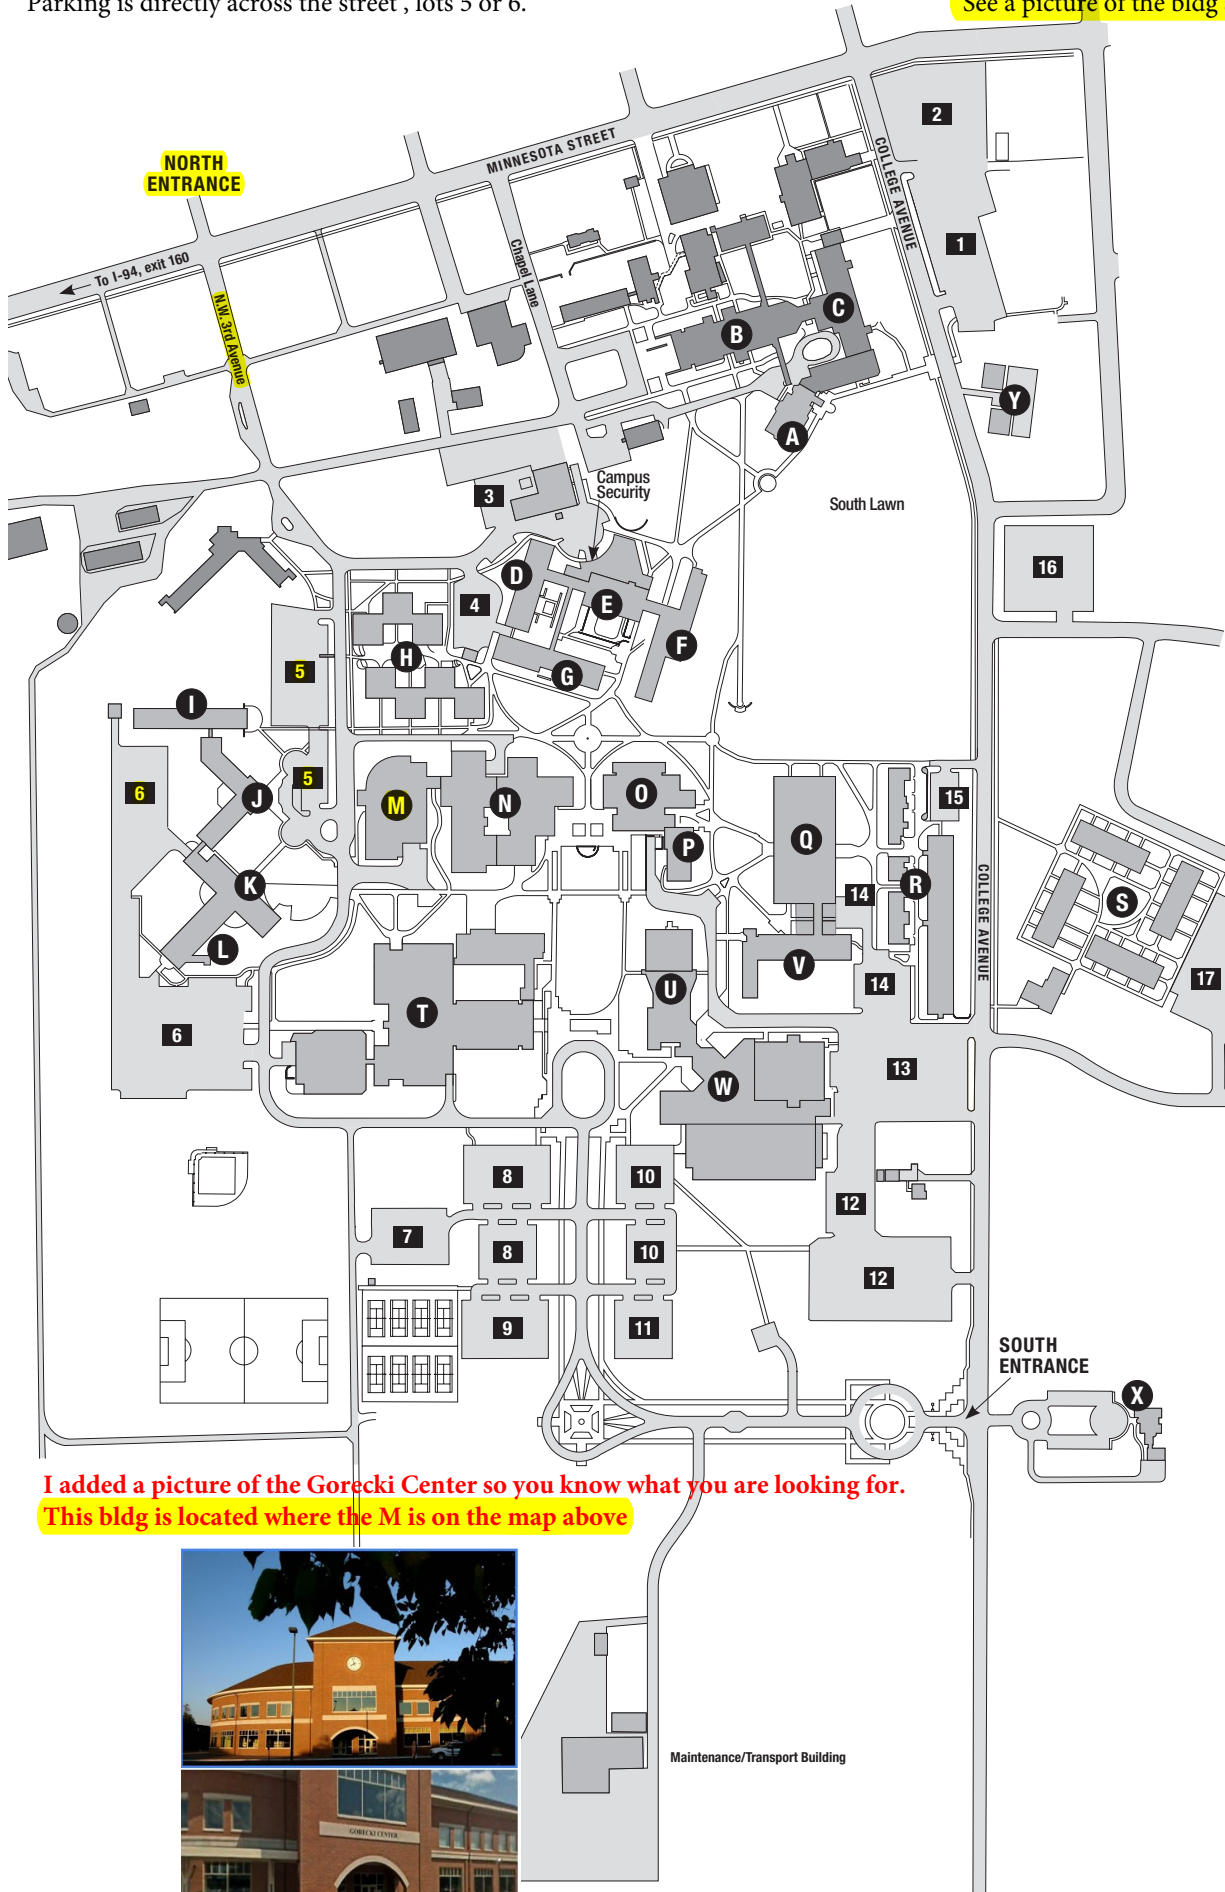

COLLEGE OF SAINT BENEDICT

Parking is across the street from the Gorecki Center, lots 5 or 6

Parking can get full, please arrive early in case you have to take time to find a spot

COLLEGE OF
Saint Benedict

37 South College Avenue
St. Joseph, Minnesota 56374

320-363-5868

WWW.CSBSJU.EDU

The yellow shaded areas are where you will want to be.

Depending on the direction you will turn on to NW 3rd Ave and follow that road to the Gorecki Center (M).

Parking is directly across the street, lots 5 or 6.

See a picture of the bldg at the bottom of map.

Campus Guide

Admission Office
Main Building 111

- A Main Building**
Teresa Reception Center, South Lawn
- B Sacred Heart Chapel** (Monastery)
- C Main Convent** (Monastery)
- D Regina Hall**
- E Mary Hall Commons**
Bookstore, Information Desk, Student Mail Boxes, Campus Security
- F Aurora Hall**
- G Corona Hall**
- H West Apartments**
Dominica, Gable, Girgen, Schumacher, Smith, Sohler, Westkaemper
- I Brian Hall**
- J Margretta Hall**
- K Lottie & Frank J. Ardolf Jr. Hall**
- L Health Center**
- M Gorecki Center**
- N Clemens Library**
- O Ardolf Science Center**
- P Academic Services Building**
- Q Henrita Academic Building**
- R East Apartments**
Luetmer, McDonald, Wirth, Zierden
- S Centennial Commons Townhomes**
Townhomes: Kapsner, Olheiser, Wagner and Wedl; Centennial Commons
- T Benedicta Arts Center**
Colman Theater, Escher Auditorium, Gallery Lounge, Gorecki Family Theater, Gorecki Gallery, Sandra & Steven's Courtyard Garden
- U Murray Hall & Pool**
- V Richarda Hall**
- W Haehn Campus Center**
Claire Lynch Hall, Clemens Field House, Alumnae Hall, McGlynn's, O'Connell's
- X Renner House**
The President's Residence
- Y College Avenue Apartments**

PARKING

Guests: Lots 1, 5, 6, 8, 10, 12, 16

Student Parking: Lots 2, 4, 6, 7, 9, 11, 12, 13, 15, 16, 17

Employees: Lots 1, 3, 8, 10, 12, 14, 16

I added a picture of the Gorecki Center so you know what you are looking for.