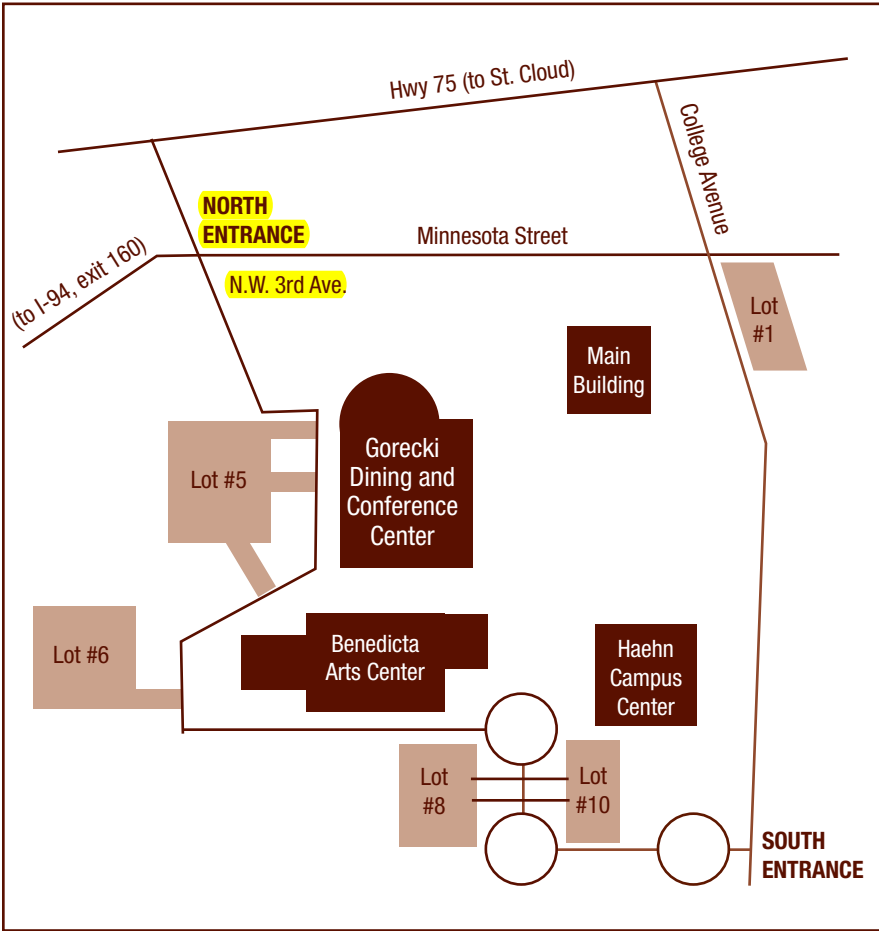

COLLEGE OF SAINT BENEDICT

Parking is across the street from the Gorecki Center, lots 5 or 6

Parking can get full, please arrive early in case you have to take time to find a spot

COLLEGE OF
Saint Benedict

37 South College Avenue
St. Joseph, Minnesota 56374

320-363-5868

WWW.CSBSJU.EDU

The yellow shaded areas are where you will want to be.

Depending on the direction you will turn on to NW 3rd Ave and follow that road to the Gorecki Center (M).

Parking is directly across the street, lots 5 or 6.

See a picture of the bldg at the bottom of map.

Campus Guide

Admission Office
Main Building 111

- A Main Building**
Teresa Reception Center, South Lawn
- B Sacred Heart Chapel** (Monastery)
- C Main Convent** (Monastery)
- D Regina Hall**
- E Mary Hall Commons**
Bookstore, Information Desk, Student Mail Boxes, Campus Security
- F Aurora Hall**
- G Corona Hall**
- H West Apartments**
Dominica, Gable, Girgen, Schumacher, Smith, Sohler, Westkaemper
- I Brian Hall**
- J Margretta Hall**
- K Lottie & Frank J. Ardolf Jr. Hall**
- L Health Center**
- M Gorecki Center**
- N Clemens Library**
- O Ardolf Science Center**
- P Academic Services Building**
- Q Henrita Academic Building**
- R East Apartments**
Luetmer, McDonald, Wirth, Zierden
- S Centennial Commons Townhomes**
Townhomes: Kapsner, Olheiser, Wagner and Wedl; Centennial Commons
- T Benedicta Arts Center**
Colman Theater, Escher Auditorium, Gallery Lounge, Gorecki Family Theater, Gorecki Gallery, Sandra & Steven's Courtyard Garden
- U Murray Hall & Pool**
- V Richarda Hall**
- W Haehn Campus Center**
Claire Lynch Hall, Clemens Field House, Alumnae Hall, McGlynn's, O'Connell's
- X Renner House**
The President's Residence
- Y College Avenue Apartments**

This bldg is located where the M is on the map above

COLLEGE OF
Saint Benedict